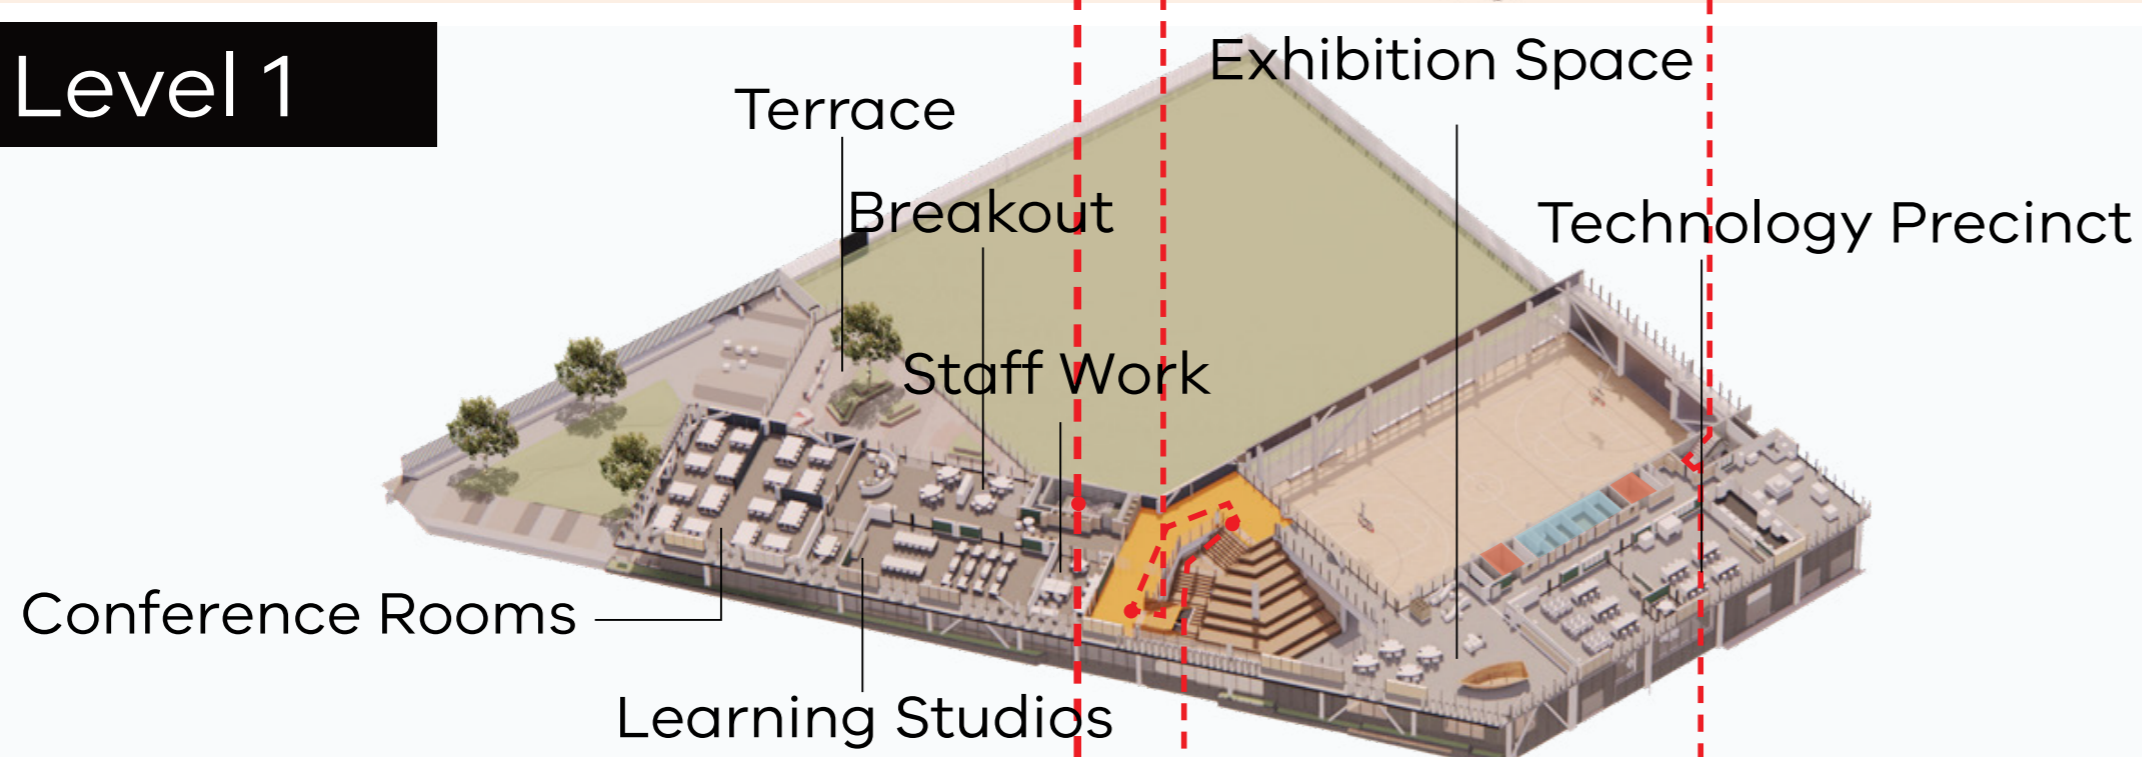

Adaptable Project Space

Level 6

- Rooftop Sports Court
- Solar Panels
- Roof Terrace

Level 5

- Science Precinct
- Science Laboratory Spaces
- Science Terrace

Level 4

- Arts & Design Precinct
- 2D, 3D & Textiles Studios
- Exhibition Space
- Photography Dark Room
- Media & Design Space
- Art Terrace

Level 3

- Wellbeing & Careers Services Hub
- Information Technologies Services
- Gymnasium 2
- Resource Centre
- Learning Studios
- Breakout Spaces
- Terrace

Level 2

- Food Precinct
- Student Dining
- Seminar Space
- Learning Studios
- Breakout Spaces

Level 1

- Technology Precinct
- Learning Studios
- Breakout Spaces
- Exhibition Space
- Terrace
- Conference Rooms

Ground

- Main Entry
- Reception / Staff Hub
- Concourse
- Bike Hub
- Amphitheatre
- Performing Arts Precinct
- Gymnasium 1

Legend:

- Stairs
- Lift
- Toilets

- Entry
- Courtyard
- Concourse
- Reception/Staff Hub
- Adaptable Project Space