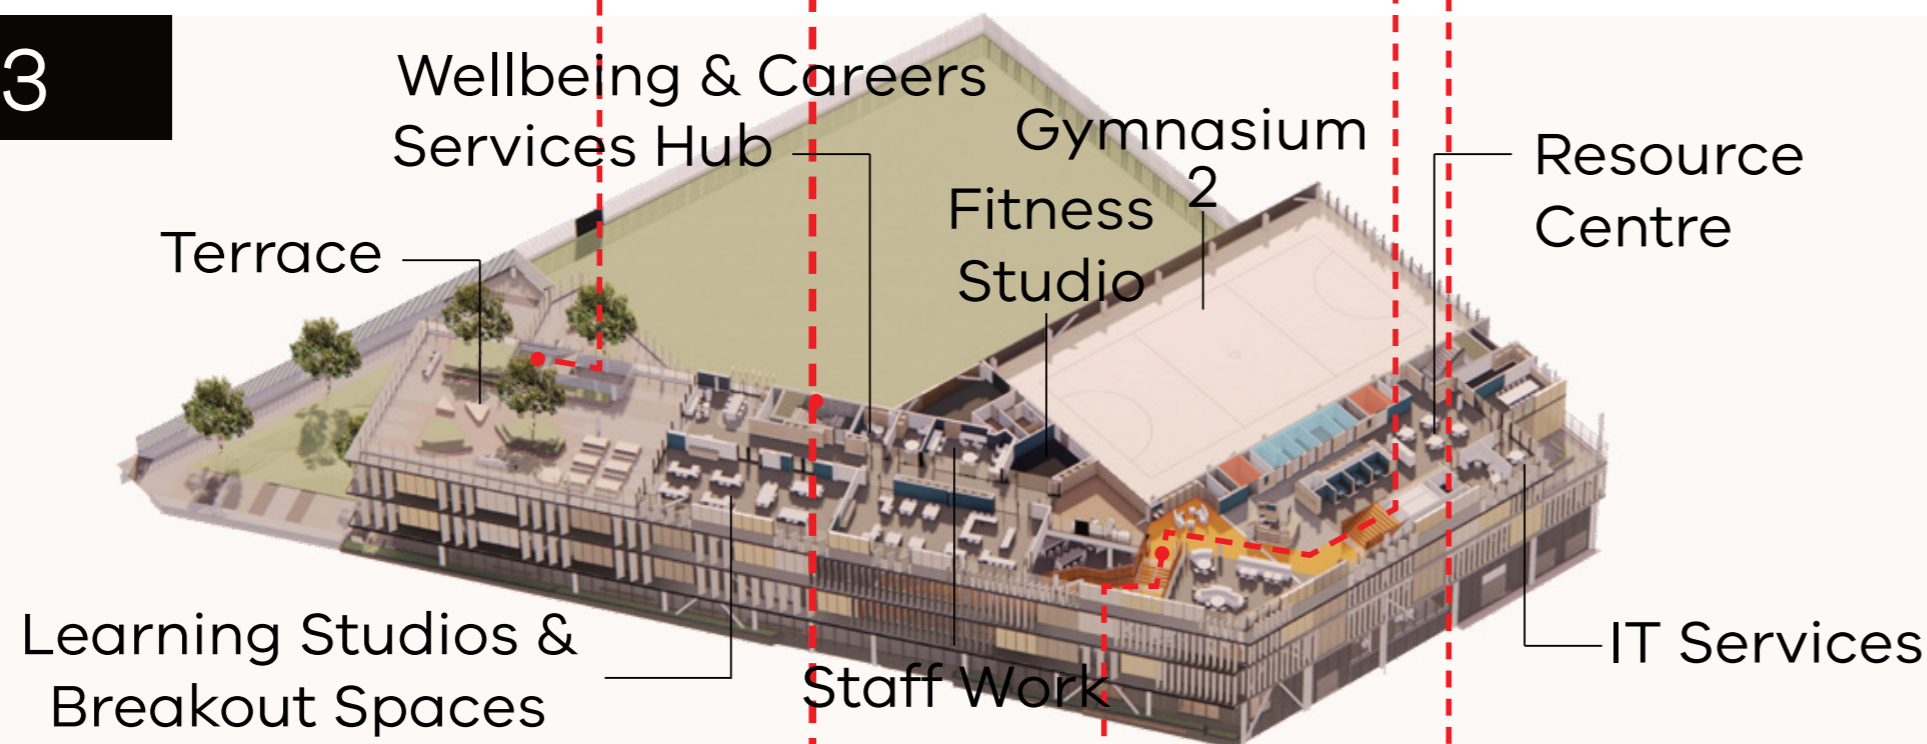

Adaptable Project Space

Level 6

- Rooftop Sports Court
- Solar Panels
- Roof Terrace

Level 5

- Science Precinct
- Science Laboratory Spaces
- Science Terrace

Level 4

- Arts & Design Precinct
- 2D, 3D & Textiles Studios
- Exhibition Space
- Photography Dark Room
- Media & Design Space
- Art Terrace

Level 3

- Wellbeing & Careers Services Hub
- Information Technologies Services
- Gymnasium 2
- Resource Centre
- Learning Studios
- Breakout Spaces
- Terrace

Level 2

- Food Precinct
- Student Dining
- Seminar Space
- Learning Studios
- Breakout Spaces

Level 1

- Technology Precinct
- Learning Studios
- Breakout Spaces
- Exhibition Space
- Terrace
- Conference Rooms

Ground

- Main Entry
- Reception / Staff Hub
- Concourse
- Bike Hub
- Amphitheatre
- Performing Arts Precinct
- Gymnasium 1

Legend:

- Stairs
- Lift
- Toilets

- Entry
- Courtyard
- Concourse
- Reception/Staff Hub
- Adaptable Project Space