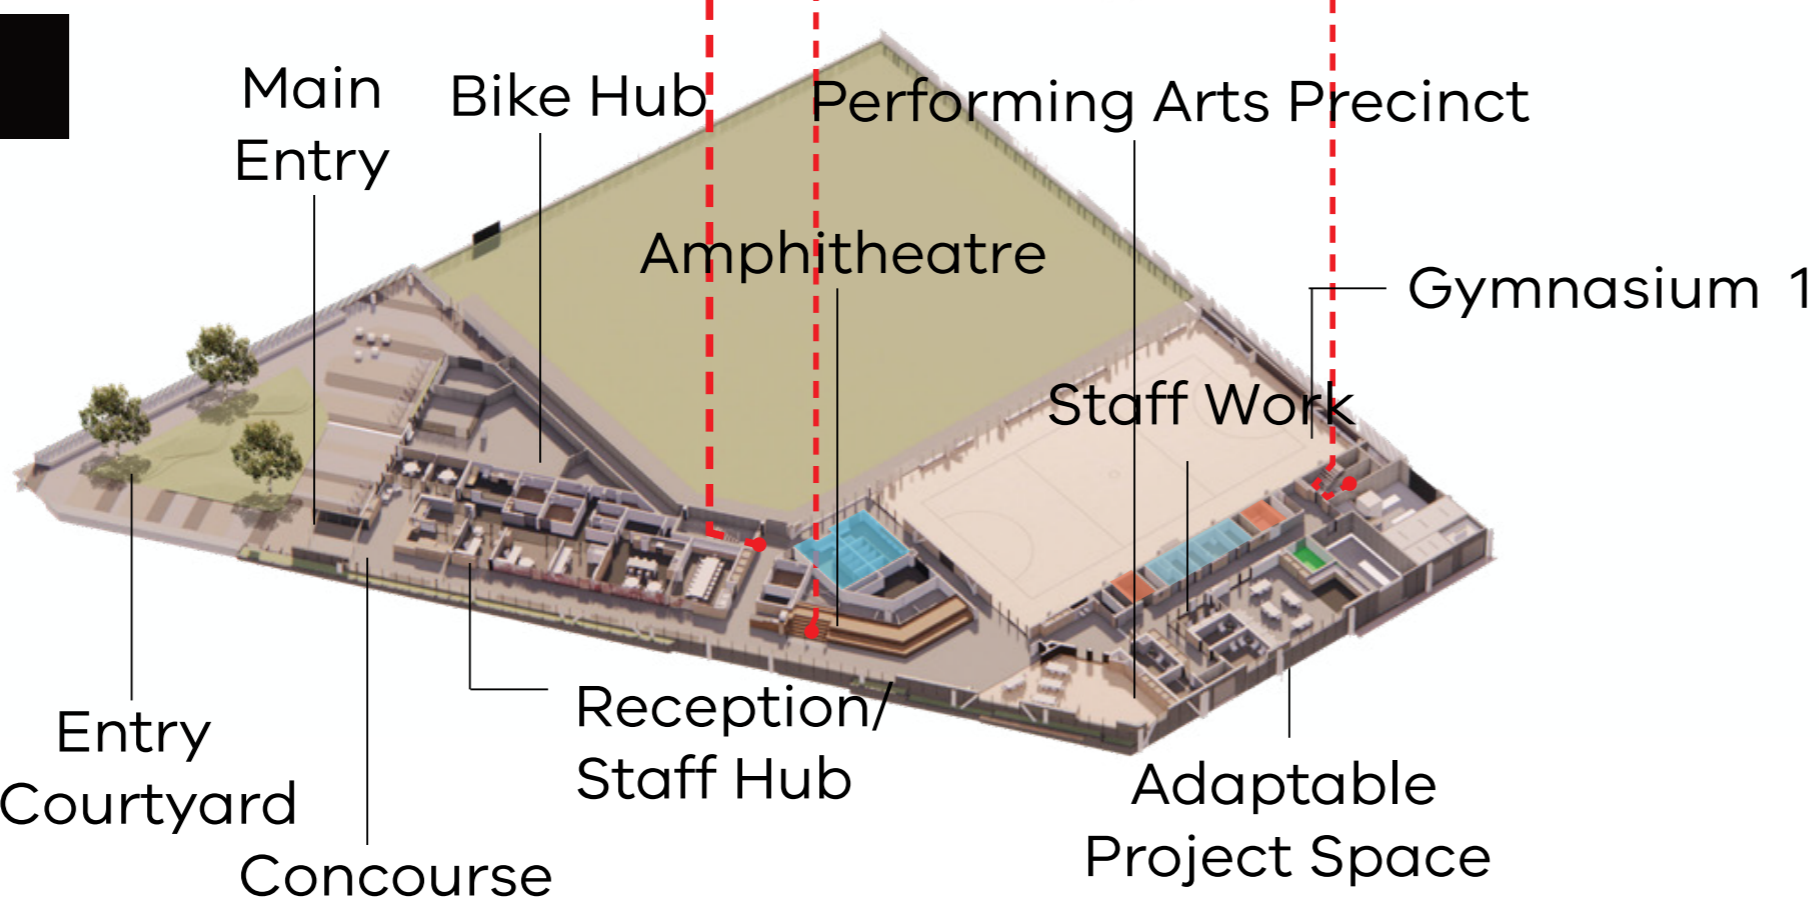

Adaptable Project Space

Level 6

- Rooftop Sports Court
- Solar Panels
- Roof Terrace

Level 5

- Science Precinct
- Science Laboratory Spaces
- Science Terrace

Level 4

- Arts & Design Precinct
- 2D, 3D & Textiles Studios
- Exhibition Space
- Photography Dark Room
- Media & Design Space
- Art Terrace

Level 3

- Wellbeing & Careers Services Hub
- Information Technologies Services
- Gymnasium 2
- Resource Centre
- Learning Studios
- Breakout Spaces
- Terrace

Level 2

- Food Precinct
- Student Dining
- Seminar Space
- Learning Studios
- Breakout Spaces

Level 1

- Technology Precinct
- Learning Studios
- Breakout Spaces
- Exhibition Space
- Terrace
- Conference Rooms

Ground

- Main Entry
- Reception / Staff Hub
- Concourse
- Bike Hub
- Amphitheatre
- Performing Arts Precinct
- Gymnasium 1

Legend:

- Stairs
- Lift
- Toilets

- Entry
- Courtyard
- Concourse
- Reception/Staff Hub
- Adaptable Project Space