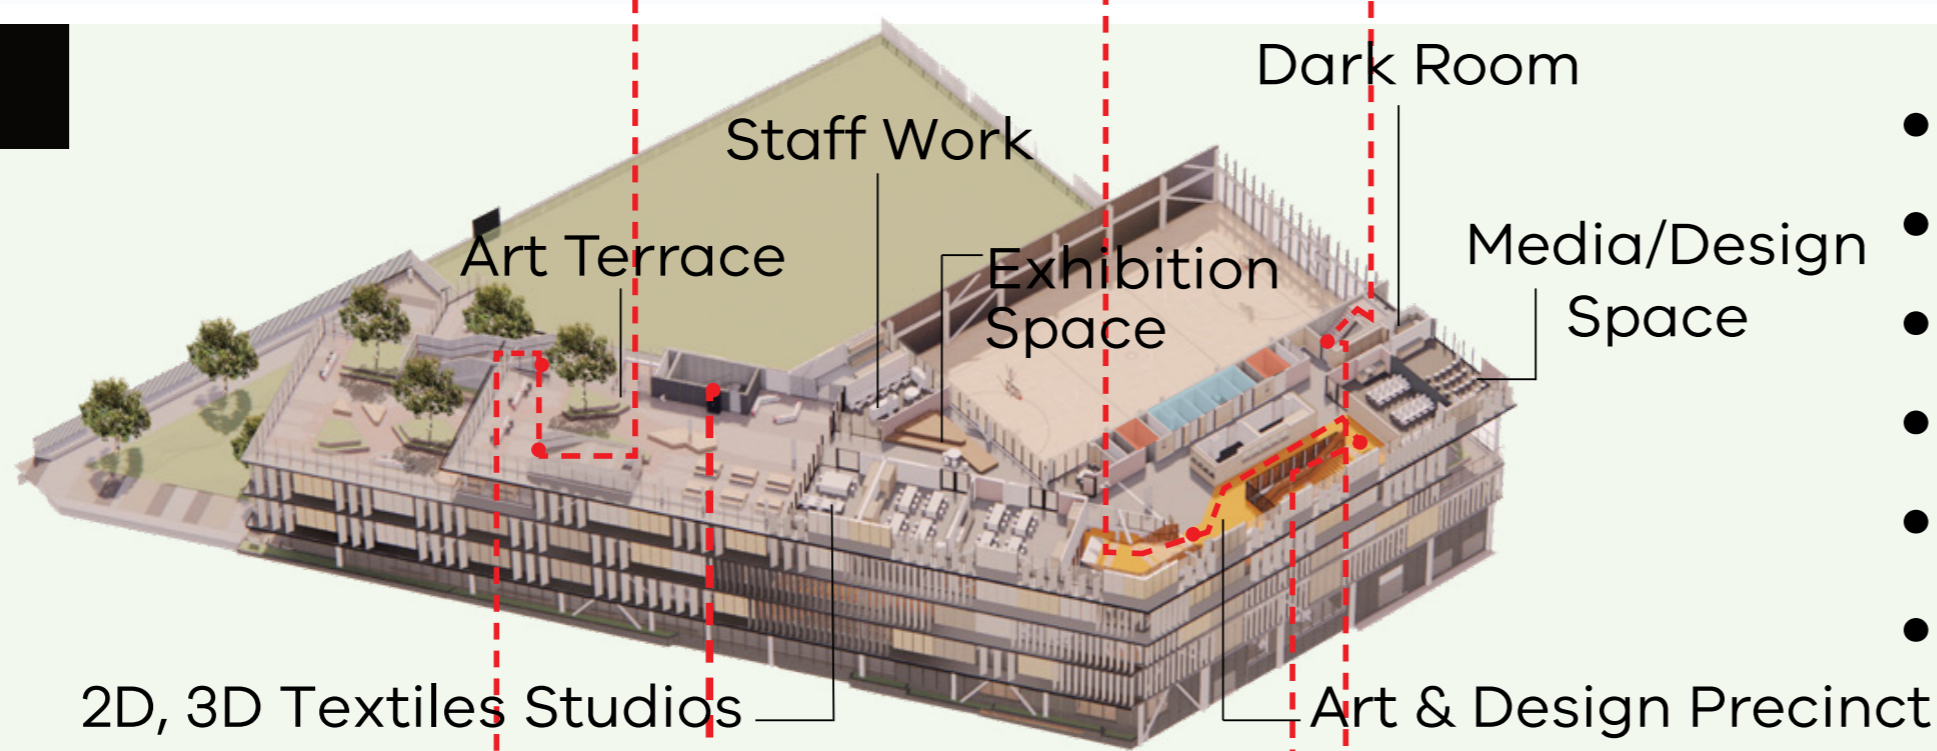

Adaptable Project Space

Level 6

- Rooftop Sports Court
- Solar Panels
- Roof Terrace

Level 5

- Science Precinct
- Science Laboratory Spaces
- Science Terrace

Level 4

- Arts & Design Precinct
- 2D, 3D & Textiles Studios
- Exhibition Space
- Photography Dark Room
- Media & Design Space
- Art Terrace

Level 3

- Wellbeing & Careers Services Hub
- Information Technologies Services
- Gymnasium 2
- Resource Centre
- Learning Studios
- Breakout Spaces
- Terrace

Level 2

- Food Precinct
- Student Dining
- Seminar Space
- Learning Studios
- Breakout Spaces

Level 1

- Technology Precinct
- Learning Studios
- Breakout Spaces
- Exhibition Space
- Terrace
- Conference Rooms

Ground

- Main Entry
- Reception / Staff Hub
- Concourse
- Bike Hub
- Amphitheatre
- Performing Arts Precinct
- Gymnasium 1

Legend:

- Stairs
- Lift
- Toilets

- Entry
- Courtyard
- Concourse
- Reception/Staff Hub
- Adaptable Project Space