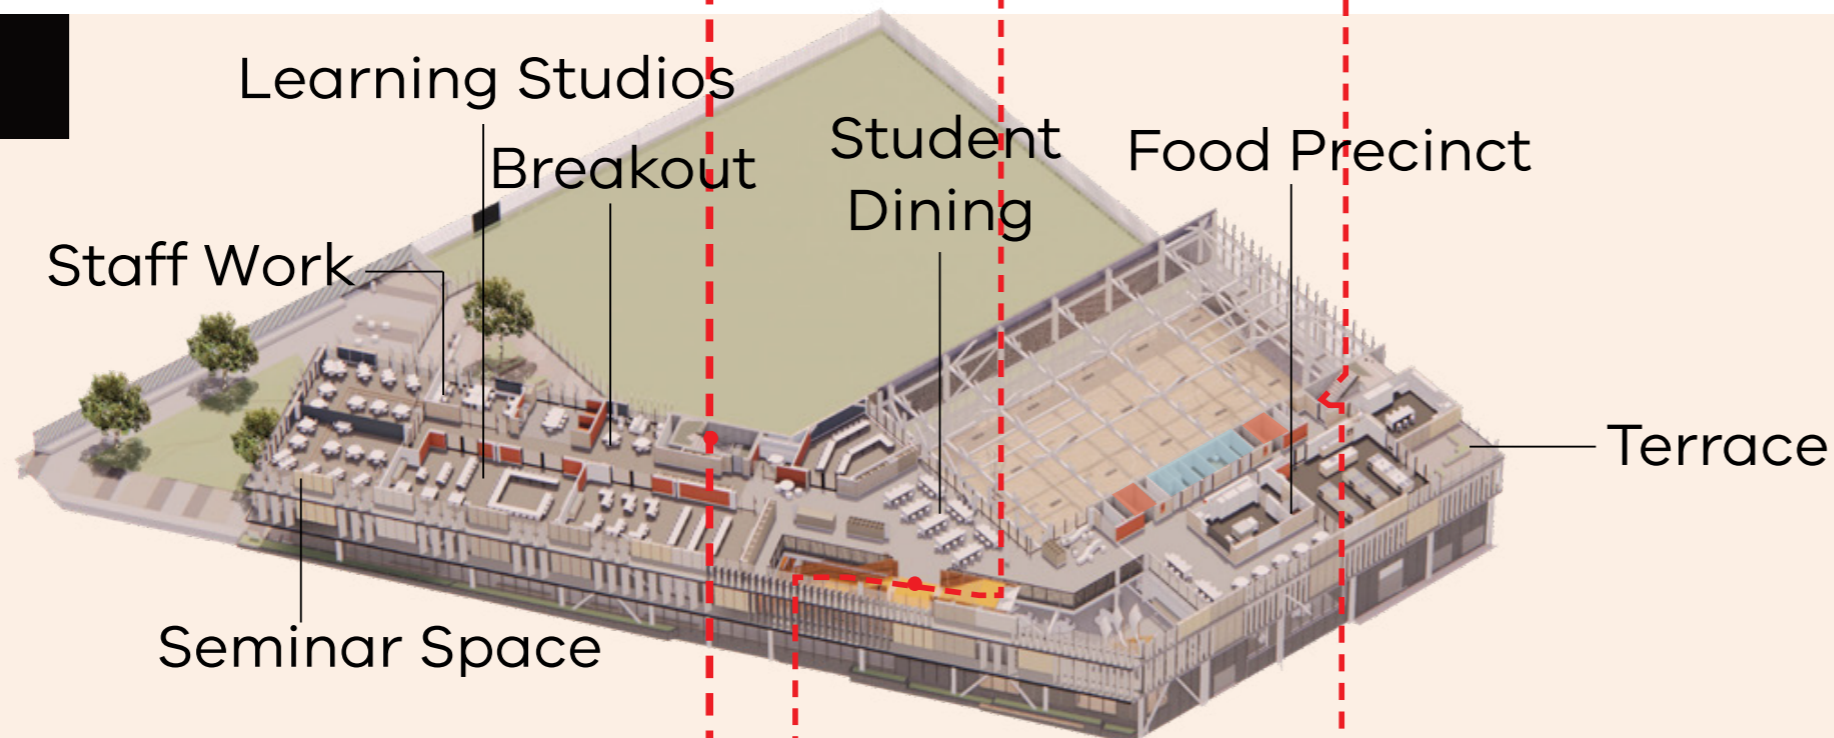

Adaptable Project Space

Level 6

- Rooftop Sports Court
- Solar Panels
- Roof Terrace

Level 5

- Science Precinct
- Science Laboratory Spaces
- Science Terrace

Level 4

- Arts & Design Precinct
- 2D, 3D & Textiles Studios
- Exhibition Space
- Photography Dark Room
- Media & Design Space
- Art Terrace

Level 3

- Wellbeing & Careers Services Hub
- Information Technologies Services
- Gymnasium 2
- Resource Centre
- Learning Studios
- Breakout Spaces
- Terrace

Level 2

- Food Precinct
- Student Dining
- Seminar Space
- Learning Studios
- Breakout Spaces

Level 1

- Technology Precinct
- Learning Studios
- Breakout Spaces
- Exhibition Space
- Terrace
- Conference Rooms

Ground

- Main Entry
- Reception / Staff Hub
- Concourse
- Bike Hub
- Amphitheatre
- Performing Arts Precinct
- Gymnasium 1

Legend:

- Stairs
- Lift
- Toilets

- Entry
- Courtyard
- Concourse
- Reception/Staff Hub
- Adaptable Project Space